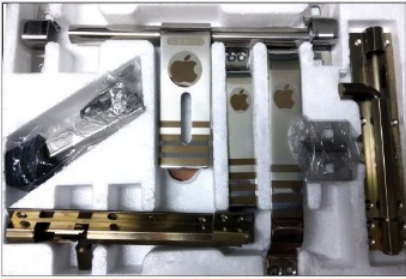

SS DOOR KIT

SS 111